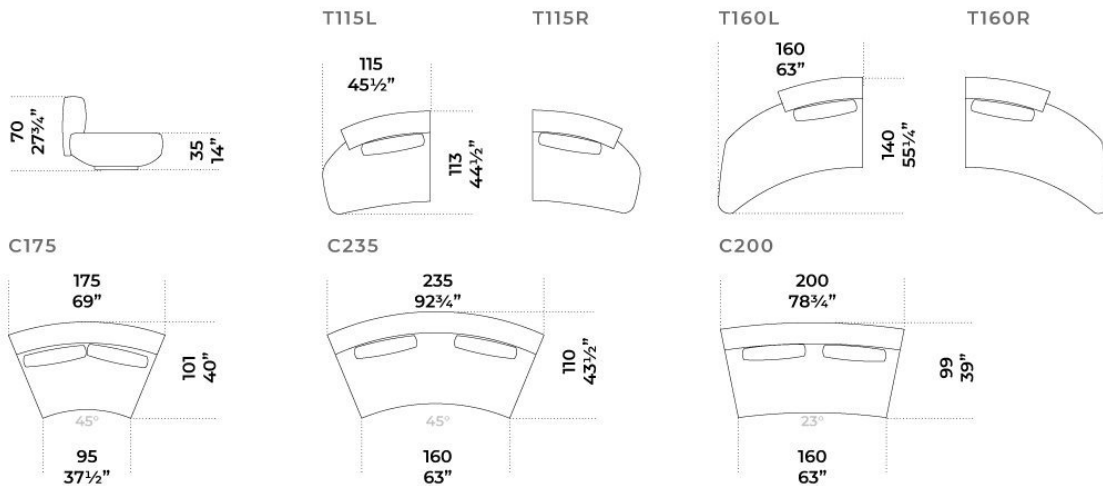

Modular sofa with wooden internal structure.
Padded with non-deformable foam polyurethane in different densities and polyester fibre.
Black coloured MDF base.
Available covered by fabrics or leathers as per samples.
Removable covers excluding in Cat. L1, L2 and client supplied leather. Supplied with backrest cushions in polyester fibre.
Decorative cushions in polyester fibre on request.

Dimensioni / Sizes

Cm (L x P x H)

2 terminal modules:

115 x 113 x 70 (cod. T115)

160 x 140 x 70 (cod. T160)

3 central modules:

175 x 101 x 70 (cod. C175)

235 x 110 x 70 (cod. C235)

200 x 99 x 70 (cod. C200)

Inches (L x P x H)

2 terminal modules:

45½" x 44½" x 27¾" (cod. T115)

T115)

63" x 55¼" x 27¾" (cod. T160)

3 central modules:

69" x 40" x 27¾" (cod. C175)

92¾" x 43" x 27¾" (cod. C235)

78¾" x 39" x 27¾" (cod. C200)

Decorative cushion

Cm (L x H)

40 x 40

60 x 60

Inches (L x H)

15¾" x 15¾"

23¾" x 23¾"